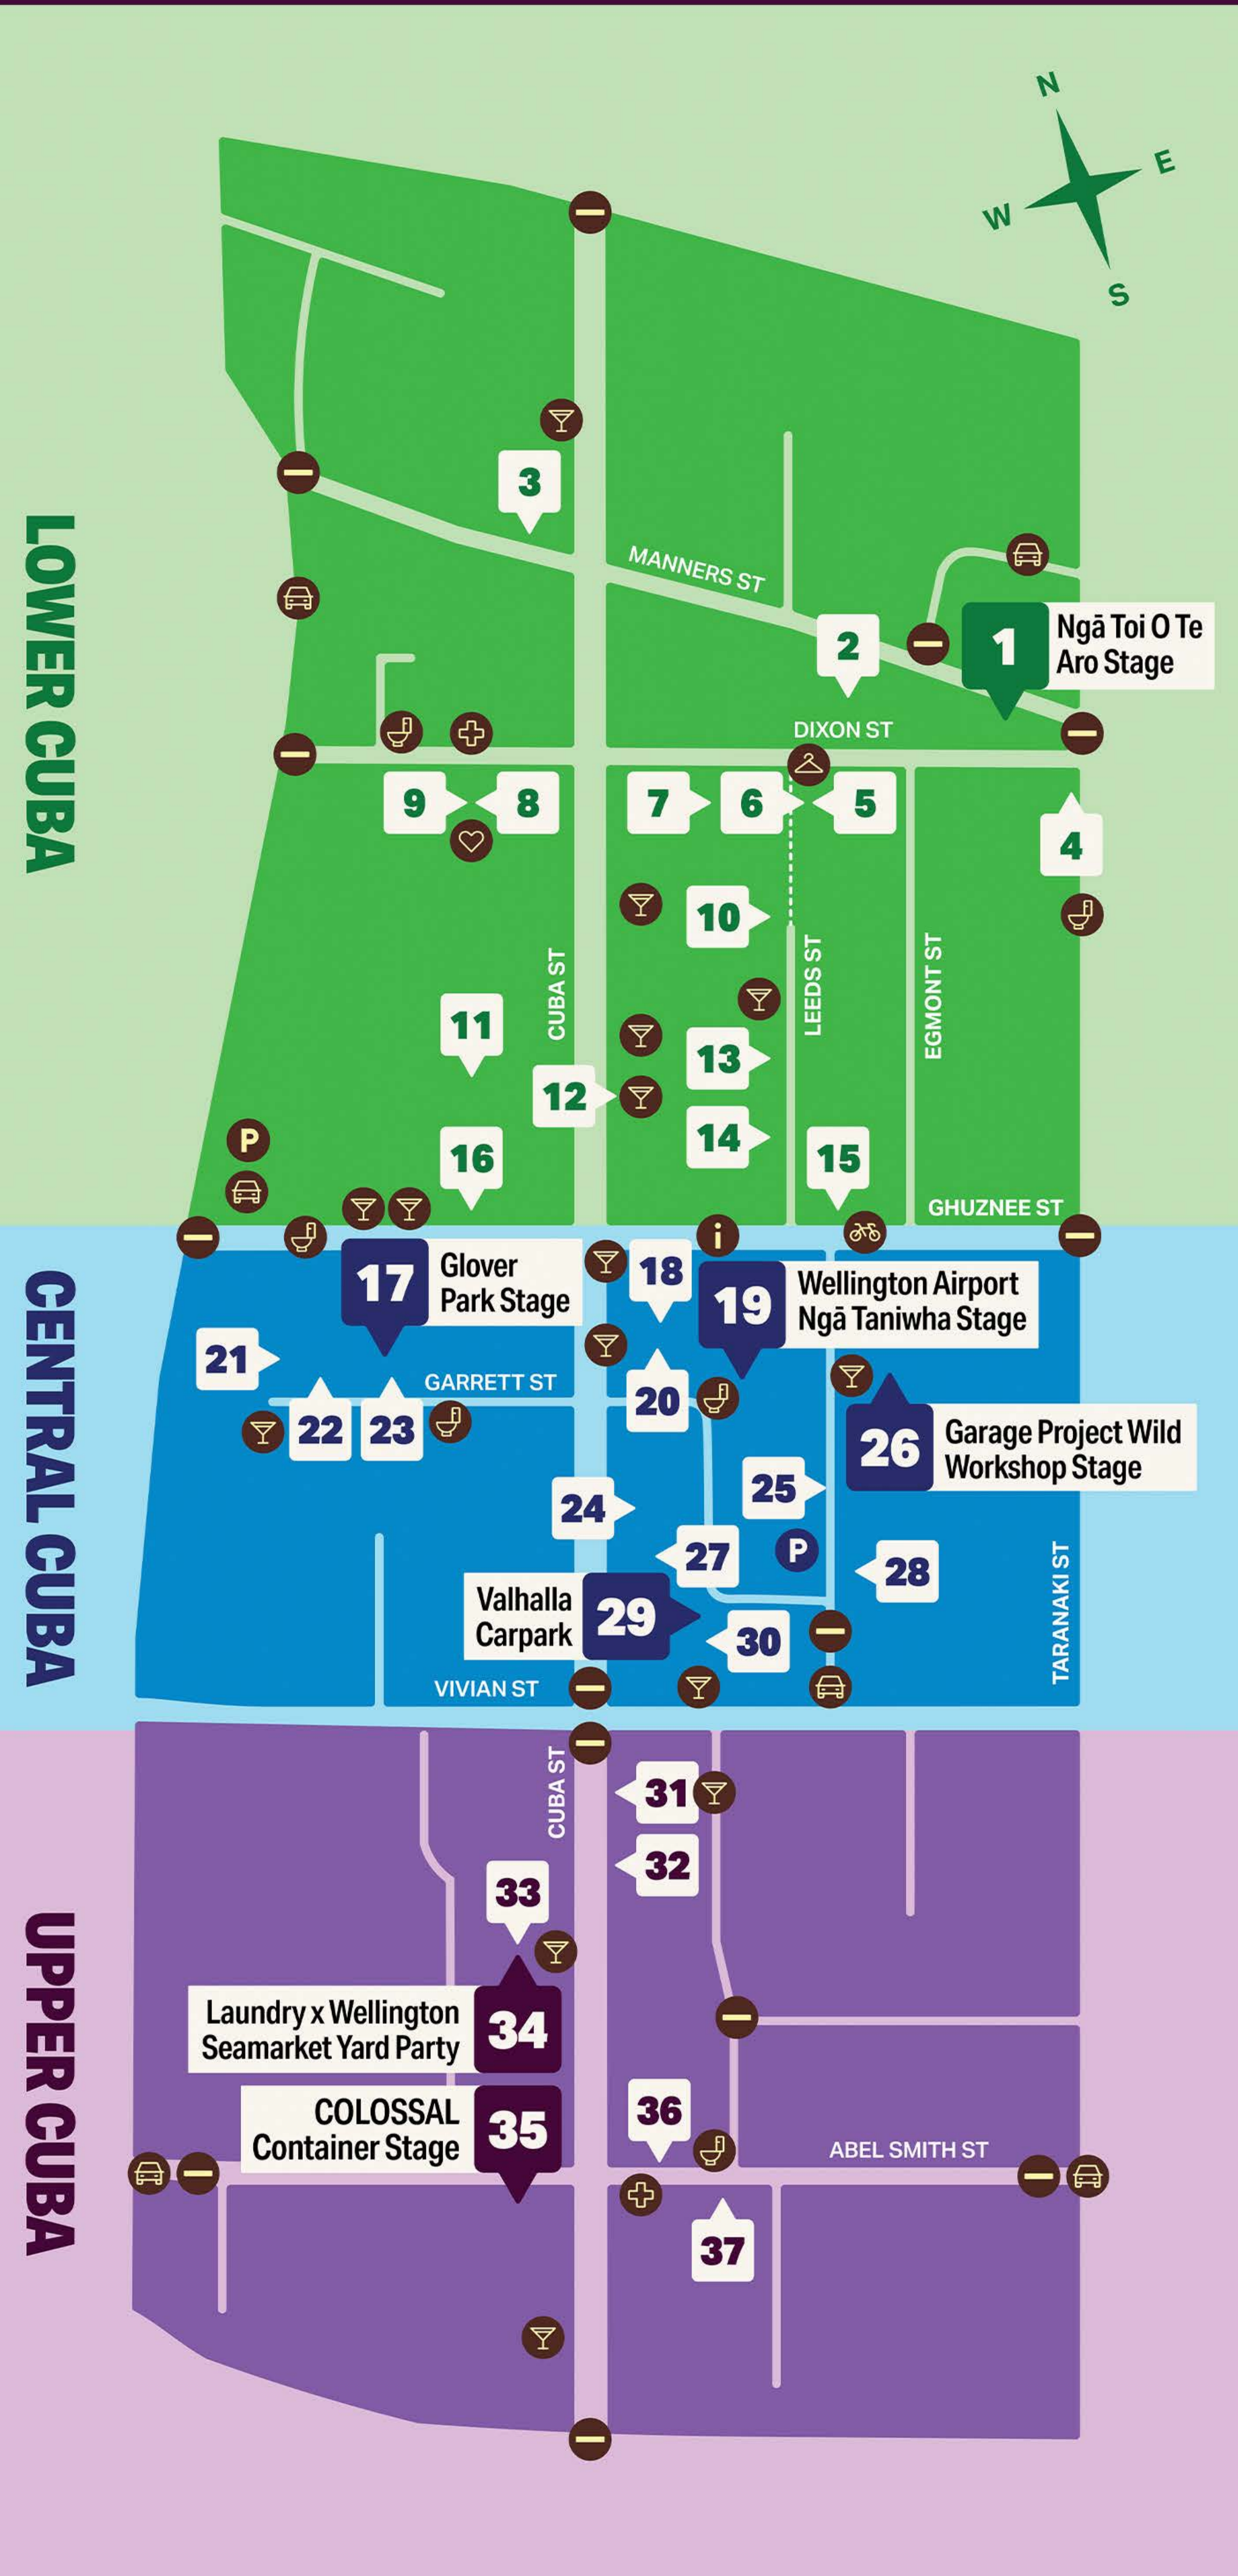

WEKA
1:00-1:45PM

SON CLAVE SALSA BAND
1:30-2:15PM

TV DISKO
1:30-3:00PM

CUBADUPA CABARET
1:30-2:00PM

2:00PM

TE KURAHUIA
2:30-3:15PM

PARK FLYERS
2:15-3:00PM

BAZURKA
2:45-3:30PM

4:00PM

ARAHI
5:00-6:00PM

TUSEKAH
4:45-5:45PM

THE CIRCLING SUN
5:00-6:00PM

MYSTORI
4:30-6:00PM

CUBADUPA CABARET
5:00-5:30PM

5:00PM

6:00PM

3:15-3:45pm Mass Frevo Orchestra

39 ROAMING

12:20-12:40pm Jak Darling & Booth the Clown

12:50-1:10pm Banana Jolie

2:20-2:40pm Banana Jolie

2:20-2:40pm Jak Darling & Booth the Clown

FESTIVAL MAP

STAGES & CREATIVE ZONES

-  1 Ngā Toi O Te Aro Stage
-  2 Te Aro Park
-  3 Aotearoa DJ Academy Stage
-  4 Capital Blues Club at Jack Hackett's
-  5 Dance The World - El Barrio
-  6 Retro Is Forever - Eva Pub
-  7 Windy Workshops
-  8 The Dining Room
-  9 Te Aro Eats Stage
-  10 Hannahs Courtyard
-  11 Enjoy Contemporary Art Space
-  12 Hotel Bristol Eyegum Stage
-  13 Fortune Favours Brewhouse Beats Stage
-  14 Kai Court
-  15 Ghuznee Street East
-  16 Ghuznee Street West
-  17 Glover Park Stage
-  18 McLeavey Gallery
-  19 Wellington Airport Ngā Taniwha Stage
-  20 Swan Carpark
-  21 Envy6011
-  22 The Rogue & Vagabond
-  23 Glover Park
-  24 San Fran
-  25 Marion Street
-  26 Garage Project Wild Workshop Stage
-  27 Werk Agency - Zen Zone
-  28 Webb's Wellington Gallery
-  29 Valhalla Carpark
-  30 Valhalla
-  31 Nolita - Into The Wild
-  32 Naumi Hotel | Bar & Parlour
-  33 Hamodava Cuba Street
-  34 Laundry x Wellington Seamarket Yard Party
-  35 COLOSSAL Container Stage
-  36 Abel Smith Street East
-  37 Southern Cross Garden Bar